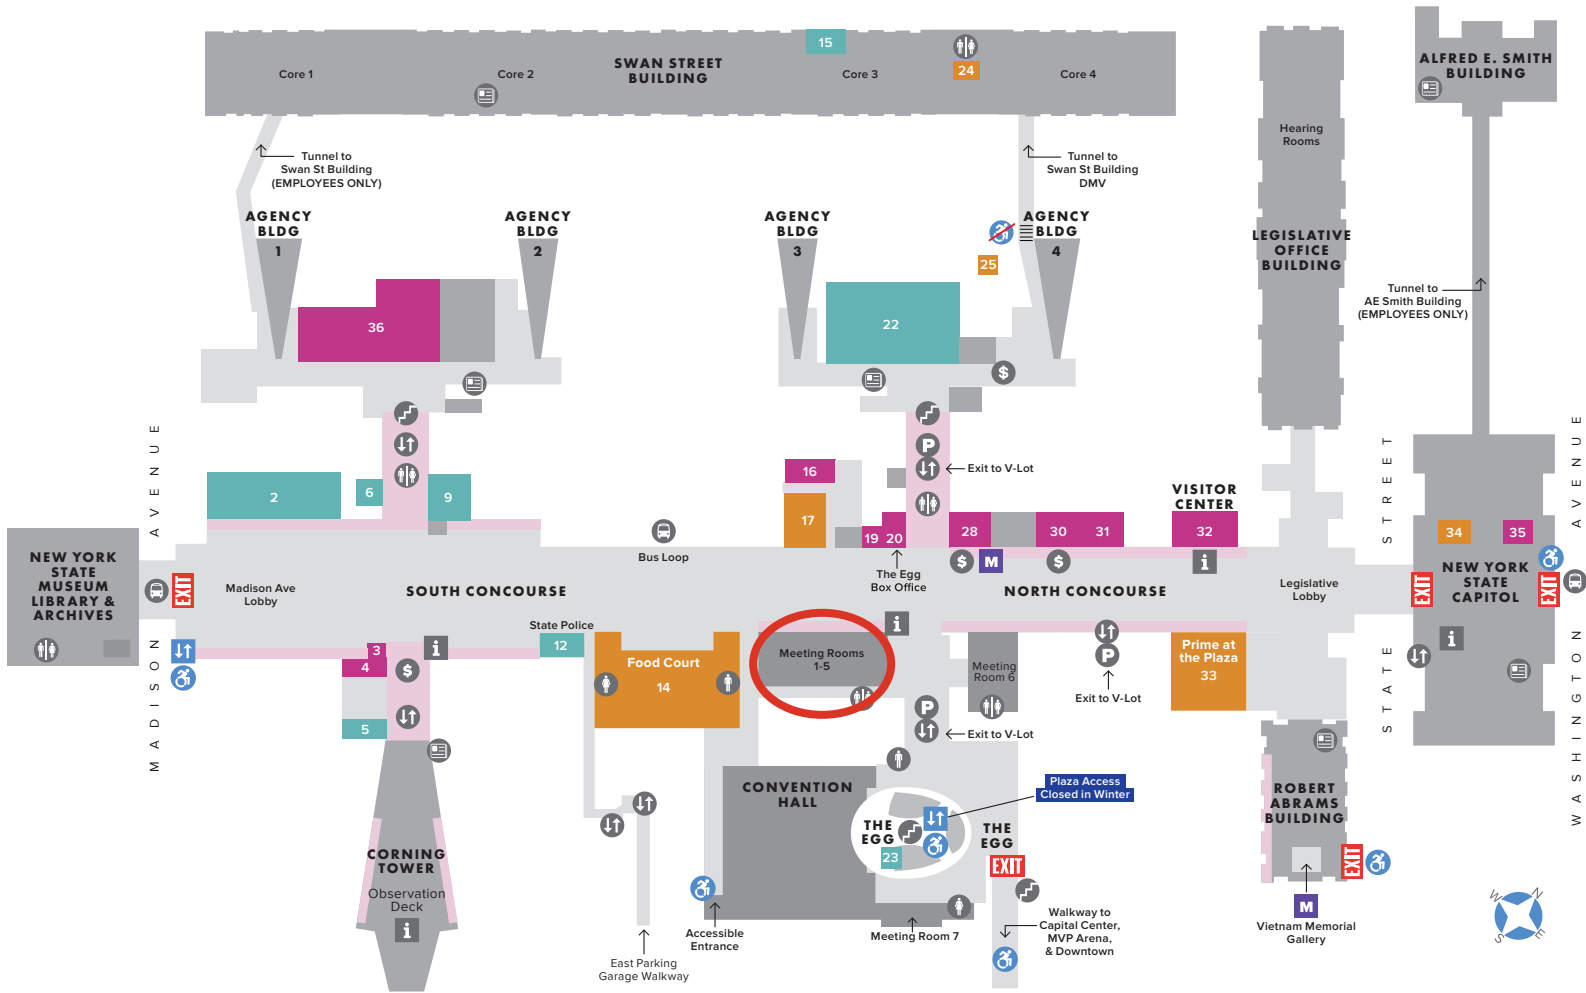

WELCOME TO THE EMPIRE STATE PLAZA

empirestateplaza.ny.gov @ f

CONCOURSE LEVEL

Map Key

- i** Information
- \$** ATM
- ↕** Exit to Plaza
- ↑↓** Elevator
- ↑↓** Elevator to Plaza Level **♿** Accessible
- P** Parking (use elevators)
- 🚌** CDTA Bus Stop
- 📰** Newsstand Convenience Store
- M** Memorials
Martin Luther King, Jr. Memorial
Vietnam Memorial Gallery
- Empire State Plaza Art Collection

Food

- 14 Food Court
- 17 Logan's Deli and Market
- 24 Swan Street Cafeteria
WV Pizza
- 33 Prime at the Plaza Café
- 34 Dunkin Donuts

Services

- 3 Just Jewelry Repair
- 4 Post Office
- 16 American Red Cross
- 19 Patsy's Barber Shop
- 20 The Egg Box Office
- 28 KeyBank
- 30 Broadview
- 31 DMV
- 32 Visitor Center & Gift Shop
- 35 Post Office
- 36 Retro Fitness

State Offices

- 2 Media Services Room #146
- 5 Conference Room #125
- 6 Parking Management Room #144
- 9 Plaza Operations Room #130
- 12 NY State Police Room #115-1
- 15 Department of Motor Vehicles
- 22 Convention & Cultural Events, Curatorial Services Room #120
- 23 Convention Center Office

WELCOME TO THE EMPIRE STATE PLAZA

empirestateplaza.ny.gov @f

PLAZA LEVEL

i Information **↑** Elevator to Concourse **↻** Exit to Concourse **P** Parking **🚌** CDTA Bus Stop **→** One Way Street

▲ Governor Nelson A. Rockefeller Empire State Plaza Art Collection - featured selections