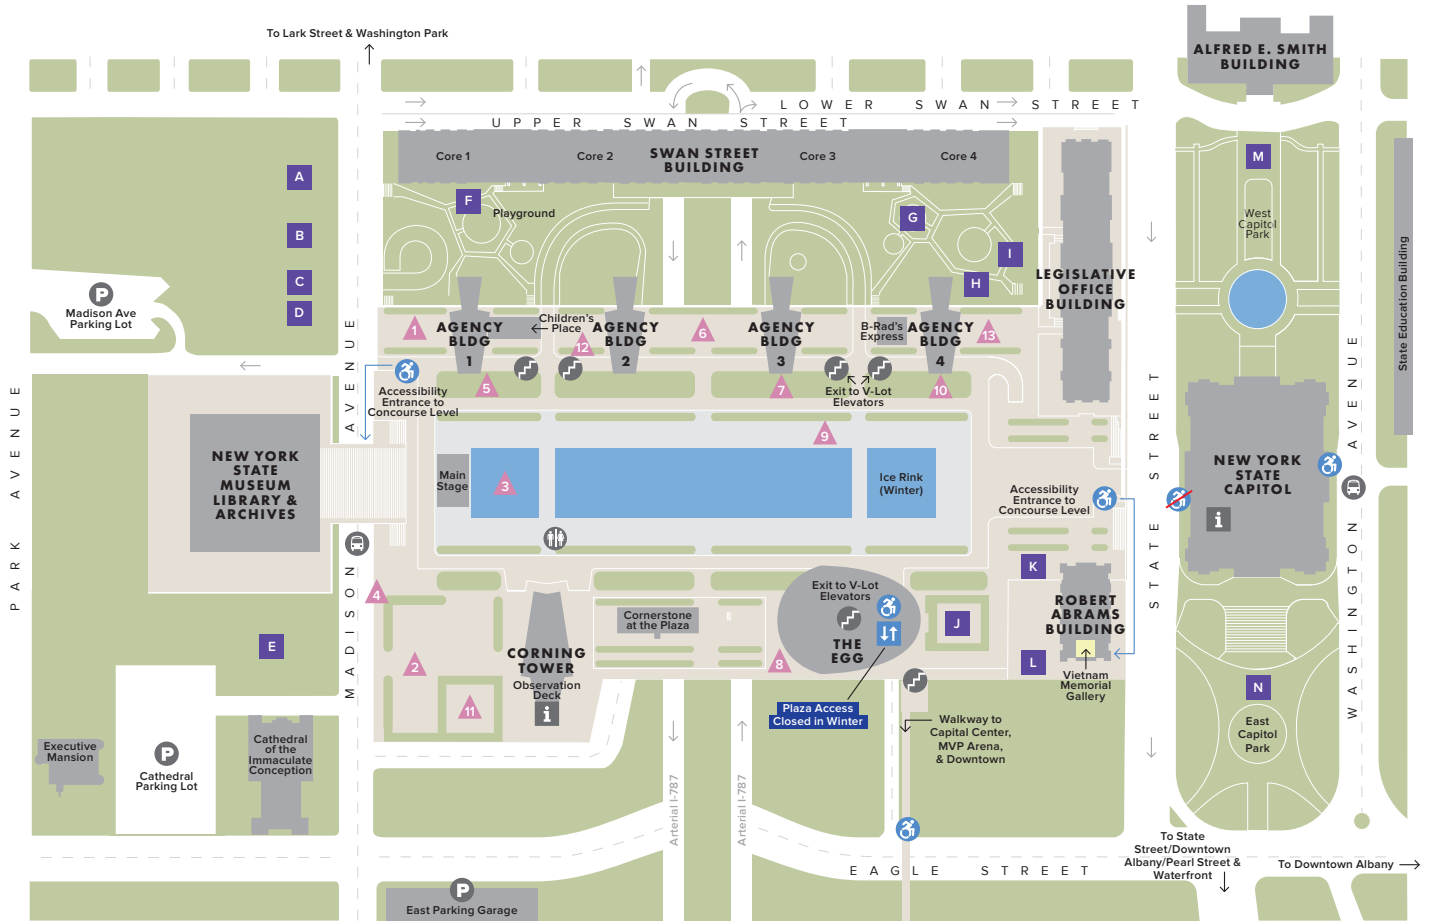

WELCOME TO THE EMPIRE STATE PLAZA

empirestateplaza.ny.gov @ f

CONCOURSE LEVEL

Map Key

- i** Information
- \$** ATM
- ↕** Exit to Plaza
- ↑↓** Elevator
- ↑↓** Elevator to Plaza Level **♿** Accessible
- P** Parking (use elevators)
- 🚌** CDTA Bus Stop
- 📰** Newsstand Convenience Store
- M** Memorials
Martin Luther King, Jr. Memorial
Vietnam Memorial Gallery
- Empire State Plaza Art Collection

Food

- 14 Food Court
- 17 Logan's Deli and Market
- 24 Swan Street Cafeteria
WV Pizza
- 33 Prime at the Plaza Café
- 34 Dunkin Donuts

Services

- 3 Just Jewelry Repair
- 4 Post Office
- 16 American Red Cross
- 19 Patsy's Barber Shop
- 20 The Egg Box Office
- 28 KeyBank
- 30 Broadview
- 31 DMV
- 32 Visitor Center & Gift Shop
- 35 Post Office
- 36 Retro Fitness

State Offices

- 2 Media Services Room #146
- 5 Conference Room #125
- 6 Parking Management Room #144
- 9 Plaza Operations Room #130
- 12 NY State Police Room #115-1
- 15 Department of Motor Vehicles
- 22 Convention & Cultural Events, Curatorial Services Room #120
- 23 Convention Center Office

WELCOME TO THE EMPIRE STATE PLAZA

empirestateplaza.ny.gov @f

PLAZA LEVEL

i Information **↑** Elevator to Concourse **↻** Exit to Concourse **P** Parking **🚌** CDTA Bus Stop **→** One Way Street

▲ Governor Nelson A. Rockefeller Empire State Plaza Art Collection - featured selections